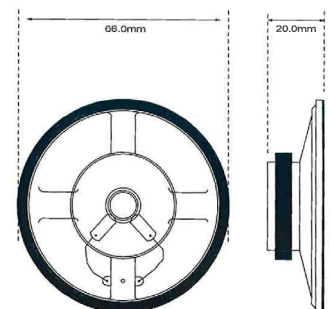

### PUSH BUTTONS 4/5/6

**Dimensions:**  
W: 36.8mm  
H: 1.5mm  
D: 17mm  
Hole aperture: 33mm

**Specifications:**

### KEYSWITCHES

**A,B,D dimensions:**  
W: 36.8mm  
H: 36.8mm  
D: 33.4mm  
Hole aperture: 33mm

**C dimensions:**  
W: 36.8mm  
H: 36.8mm  
D: 33.4mm  
Hole aperture: 16mmx19mm

**Specifications:**

Type A,B,D

### VOICE UNIT SPEAKER

**Dimensions:**  
W: 102mm  
H: 102mm  
D: 39mm

**Specifications:**

### ARRIVAL GONG

**Dimensions:**  
W: 66mm  
H: 66mm  
D: 20mm

**Specifications:**