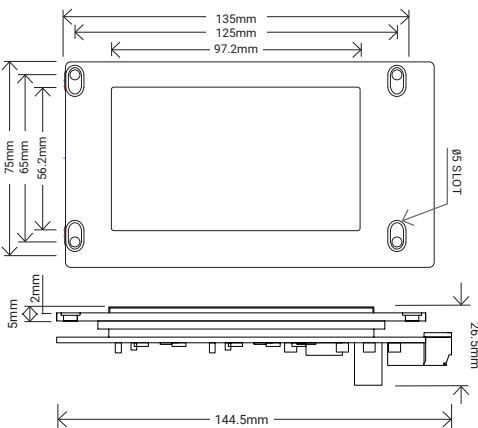

## HDI32 INDICATOR

**Dimensions:**  
 W: 83.4mm  
 H: 60mm  
 D: 12.5mm

**Specifications:**

## TFT35 INDICATOR

**Dimensions:**  
 W: 72mm  
 H: 100mm  
 D: 17mm

**Specifications:**

## TFT43 INDICATOR

**Dimensions:**  
 W: 75mm  
 H: 135mm  
 D: 26.5mm

**Specifications:**

## TFT70 INDICATOR

**Dimensions:**  
 W: 125mm  
 H: 189mm  
 D: 20mm

**Specifications:**

Note: All indicators and lenses on this document can be vertically programmed and mounted.