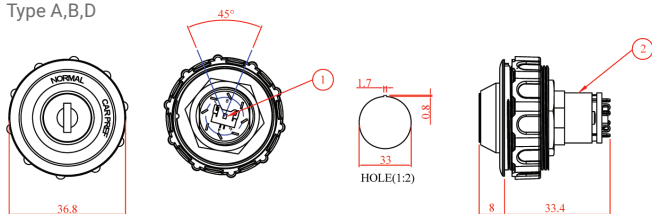

### PUSH BUTTONS 4/5/6

**Dimensions:**  
W: 36.8mm  
H: 1.5mm  
D: 17mm  
Hole aperture: 33mm

**Specifications:**

### KEYSWITCHES

**A,B,D dimensions:**  
W: 36.8mm  
H: 36.8mm  
D: 33.4mm  
Hole aperture: 33mm

**C dimensions:**  
W: 36.8mm  
H: 36.8mm  
D: 33.4mm  
Hole aperture: 16mmx19mm

**Specifications:**

Type A,B,D

### VOICE UNIT SPEAKER

**Dimensions:**  
W: 102mm  
H: 102mm  
D: 39mm

**Specifications:**

### ARRIVAL GONG

**Dimensions:**  
W: 66mm  
H: 66mm  
D: 20mm

**Specifications:**