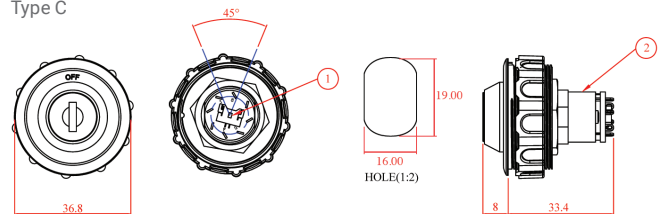

CAR & LANDING COMPONENTS

PUSH BUTTONS 4/5/6

Dimensions:
W: 36.8mm
H: 1.5mm
D: 17mm
Hole aperture: 33mm

Specifications:

KEYSWITCHES

A,B,D dimensions:
W: 36.8mm
H: 36.8mm
D: 33.4mm
Hole aperture: 33mm

C dimensions:
W: 36.8mm
H: 36.8mm
D: 33.4mm
Hole aperture: 16mmx19mm

Specifications:

Type A,B,D

Type C

Note: Types B & D keys are removable in both positions

VOICE UNIT SPEAKER

Dimensions:
W: 102mm
H: 102mm
D: 39mm

Specifications:

ARRIVAL GONG

Dimensions:
W: 66mm
H: 66mm
D: 20mm

Specifications:

BUZZER BOARDS

4-way dimensions:
W: 40mm
H: 34mm
D: 20mm

8-way dimensions:
W: 40mm
H: 68mm
D: 20mm