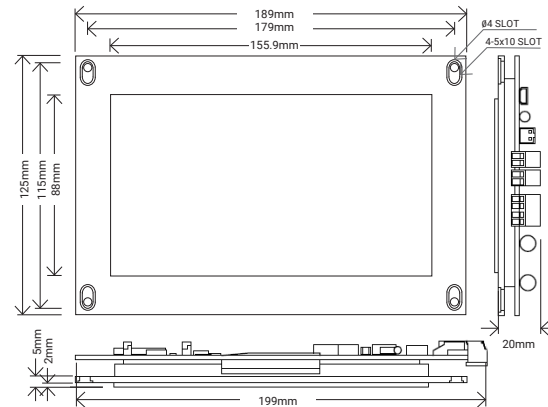

## HDI16 INDICATOR

**Dimensions:**  
 W: 72mm  
 H: 60mm  
 D: 12.5mm

**Specifications:**

## TFT35 INDICATOR

**Dimensions:**  
 W: 72mm  
 H: 100mm  
 D: 17mm

**Specifications:**

## TFT43 INDICATOR

**Dimensions:**  
 W: 75mm  
 H: 135mm  
 D: 26.5mm

**Specifications:**

## TFT70 INDICATOR

**Dimensions:**  
 W: 125mm  
 H: 189mm  
 D: 20mm

**Specifications:**

Note: All indicators and lenses on this document can be vertically programmed and mounted.