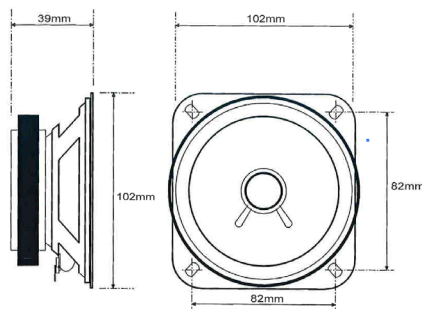

### PUSH BUTTONS 4/5/6

**Dimensions:**  
W: 36.8mm  
H: 1.5mm  
D: 17mm  
Hole aperture: 33mm

**Specifications:**

### KEYSWITCHES

**A,B,D dimensions:**  
W: 36.8mm  
H: 36.8mm  
D: 33.4mm  
Hole aperture: 33mm

**C dimensions:**  
W: 36.8mm  
H: 36.8mm  
D: 33.4mm  
Hole aperture: 16mmx19mm

**Specifications:**

Type A,B,D

### VOICE UNIT SPEAKER

**Dimensions:**  
W: 102mm  
H: 102mm  
D: 39mm

**Specifications:**

### ARRIVAL GONG

**Dimensions:**  
W: 66mm  
H: 66mm  
D: 20mm

**Specifications:**