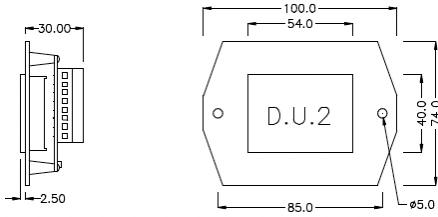

### KEYSWITCHES

**A,B,D dimensions:**  
W: 36.8mm  
H: 36.8mm  
D: 33.4mm  
Hole aperture: 33mm

**C dimensions:**  
W: 36.8mm  
H: 36.8mm  
D: 33.4mm  
Hole aperture: 16mmx19mm

**Specifications:**

Type A,B,D

### ARRIVAL GONG

**Dimensions:**  
W: 66mm  
H: 66mm  
D: 20mm

**Specifications:**

### BUZZER BOARDS

**4-way dimensions:**  
W: 40mm  
H: 34mm  
D: 20mm

**8-way dimensions:**  
W: 40mm  
H: 68mm  
D: 20mm

## DU2 INDICATOR

**Dimensions:**  
 W: 100mm  
 H: 74mm  
 D: 30mm

**Specifications:**