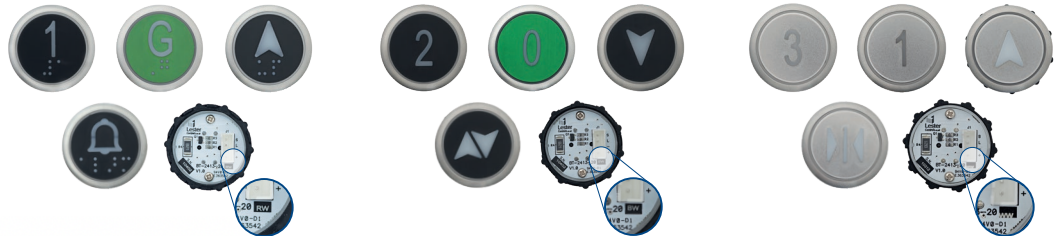

## CAR & LANDING COMPONENTS

### PUSH BUTTONS 4/5/6

**Dimensions:**  
W: 36.8mm  
H: 1.5mm  
D: 17mm  
Hole aperture: 33mm

**Specifications:**

### KEYSWITCHES

**A,B,D dimensions:**  
W: 36.8mm  
H: 36.8mm  
D: 33.4mm  
Hole aperture: 33mm

**C dimensions:**  
W: 36.8mm  
H: 36.8mm  
D: 33.4mm  
Hole aperture: 16mmx19mm

**Specifications:**

Type A,B,D

### VOICE UNIT SPEAKER

**Dimensions:**  
W: 102mm  
H: 102mm  
D: 39mm

**Specifications:**