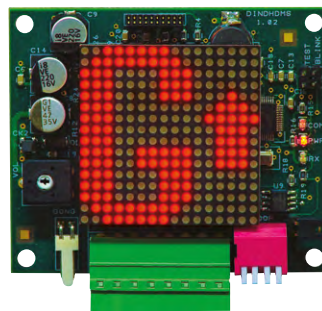

THE UK'S LARGEST INDEPENDENT LIFT CONTROL PANEL MANUFACTURER

HIGH DEFINITION INDICATORS

HDI 16 & HDI 32

HDI 16 FEATURES / ADVANTAGES

- 16 x 16 dot matrix display
- High density monochrome display (red only)
- High definition character font
- 40mm high characters
- Small unit size 40mm x 40mm display area
- CAN high speed communication network
- Single character display plus direction arrows
- Large hall lantern arrow
- Dual tone arrival gong
- Slimline - 14mm deep
- Horizontal scrolling messages
- Vertical directional scrolling lift position
- Interfaces directly to the Lester Controls range of lift controllers

HDI 32 FEATURES / ADVANTAGES

- 16 x 32 dot matrix display
- High density monochrome display (red only)
- High definition character font
- 40mm high characters
- Small unit size 40mm x 80mm display area
- CAN high speed communication network
- Two-character display plus direction arrows
- Large hall lantern arrow
- Dual-tone arrival gong
- Slimline 14mm deep
- Horizontal scrolling messages
- Vertical directional scrolling lift position
- Interfaces directly to the Lester Controls range of lift controllers

Our new range of high definition small and compact indicators are available to complement the two and three-digit Indicators.

As a single segment, the HDI 16 is available for single character display, whilst the double segment indicator of the HDI 32 is best suited for double digit and scrolling messages.