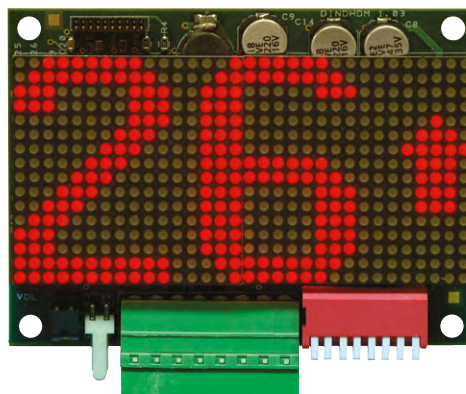

HDI 32

All information is for guidance only, E & OE
©Copyright 2018, Lester Controls Systems Ltd,
All rights reserved

Head Office & Manufacturing
Lester Control Systems Limited
Unit D 18 Imperial Way
Croydon Surrey CR0 4RR
T: +44(0)20 8288 0668 | F: +44(0)20 8288 0667

Research, Development, Design & Manufacturing
Lester Control Systems Limited
Units 1-4 Wycliffe Industrial Park Leicester Road
Lutterworth Leicestershire LE17 4HG
T: +44(0)1455 204983 | F: +44(0)1455 557780