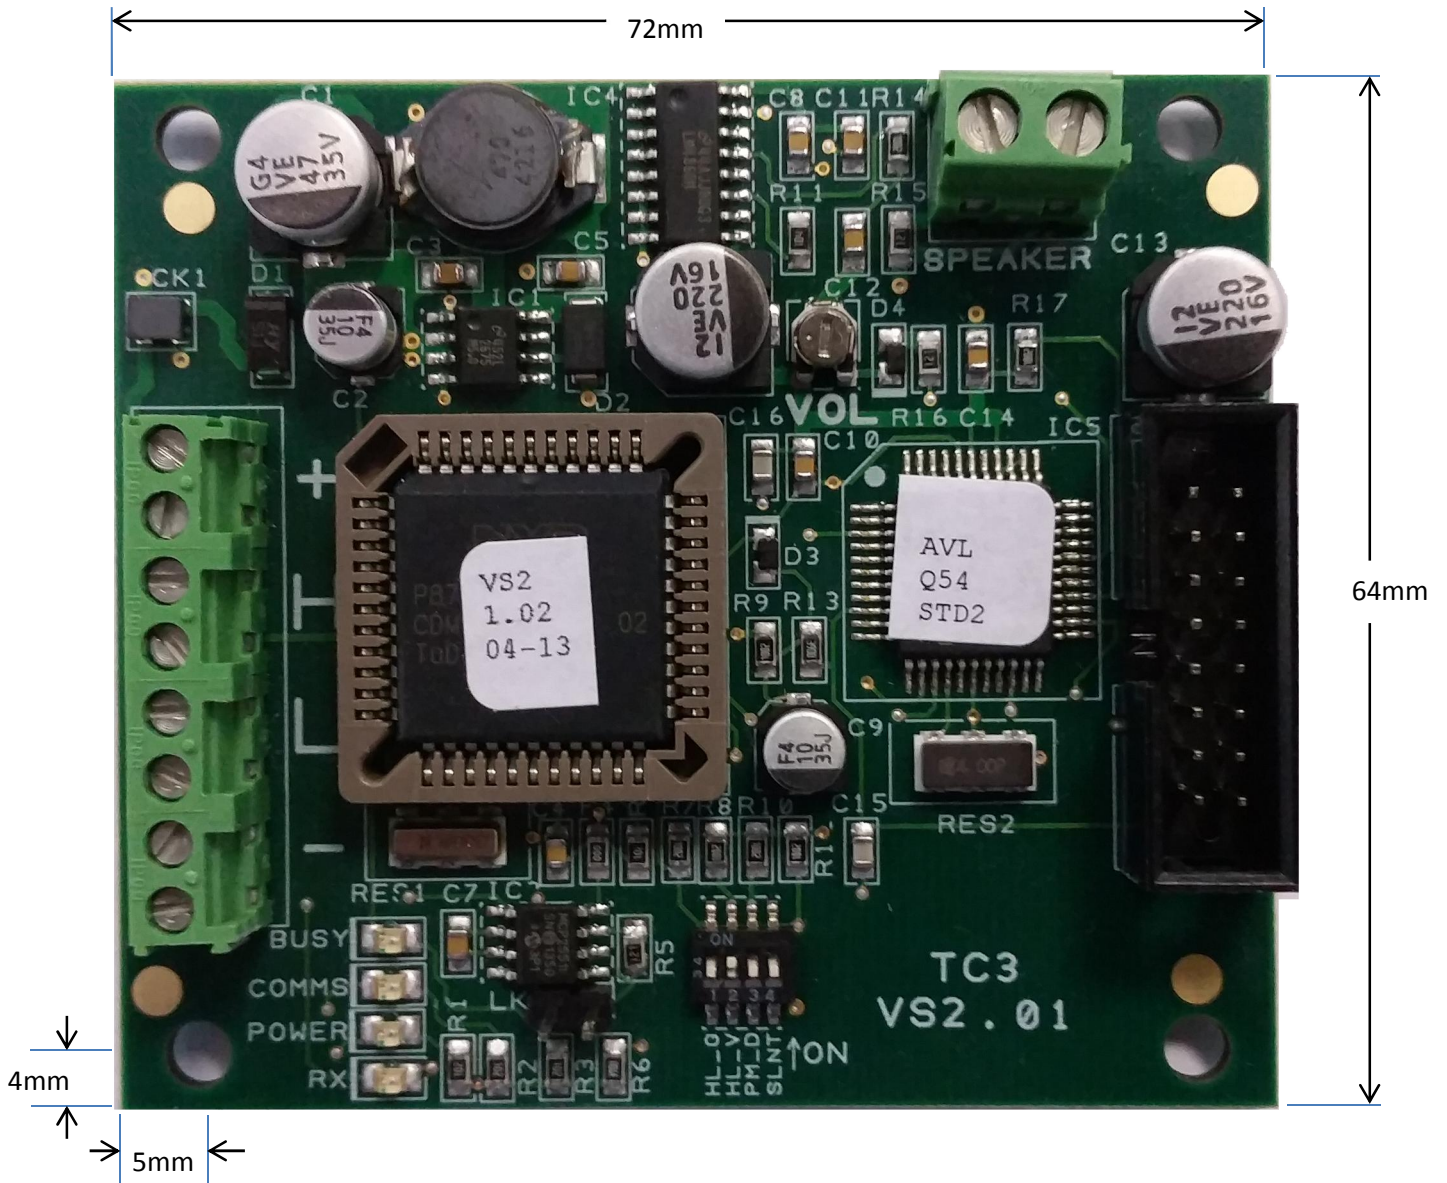

Lester Controls VS2 Voice Synthesiser

HOLE CENTRES – 62mm W x 56mm high